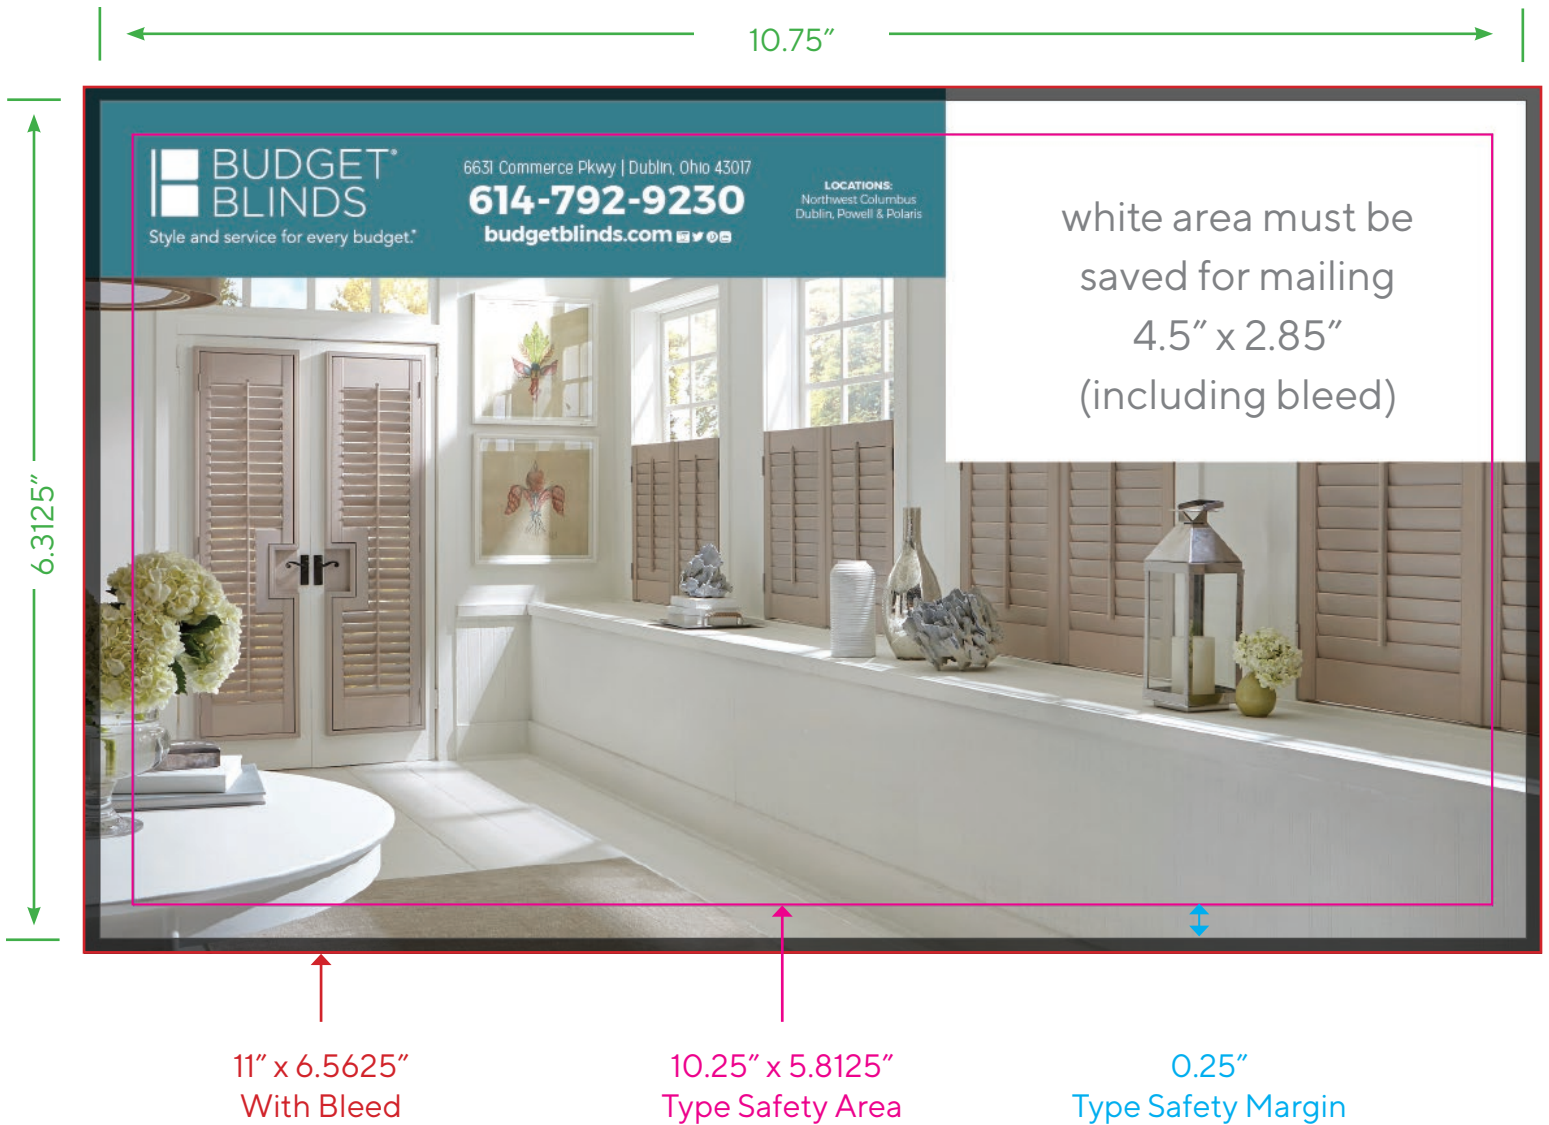

Note: Sample ad below is not to size.

AD SPECS:

- Width: 10.75 inches
- Height: 6.3125 inches
- Mailing Area: 4.5 inches x 2.85 inches
- Margin / Safe Area: 0.25 inches
- Bleed: 0.125 inches
- Crop/bleed marks not necessary