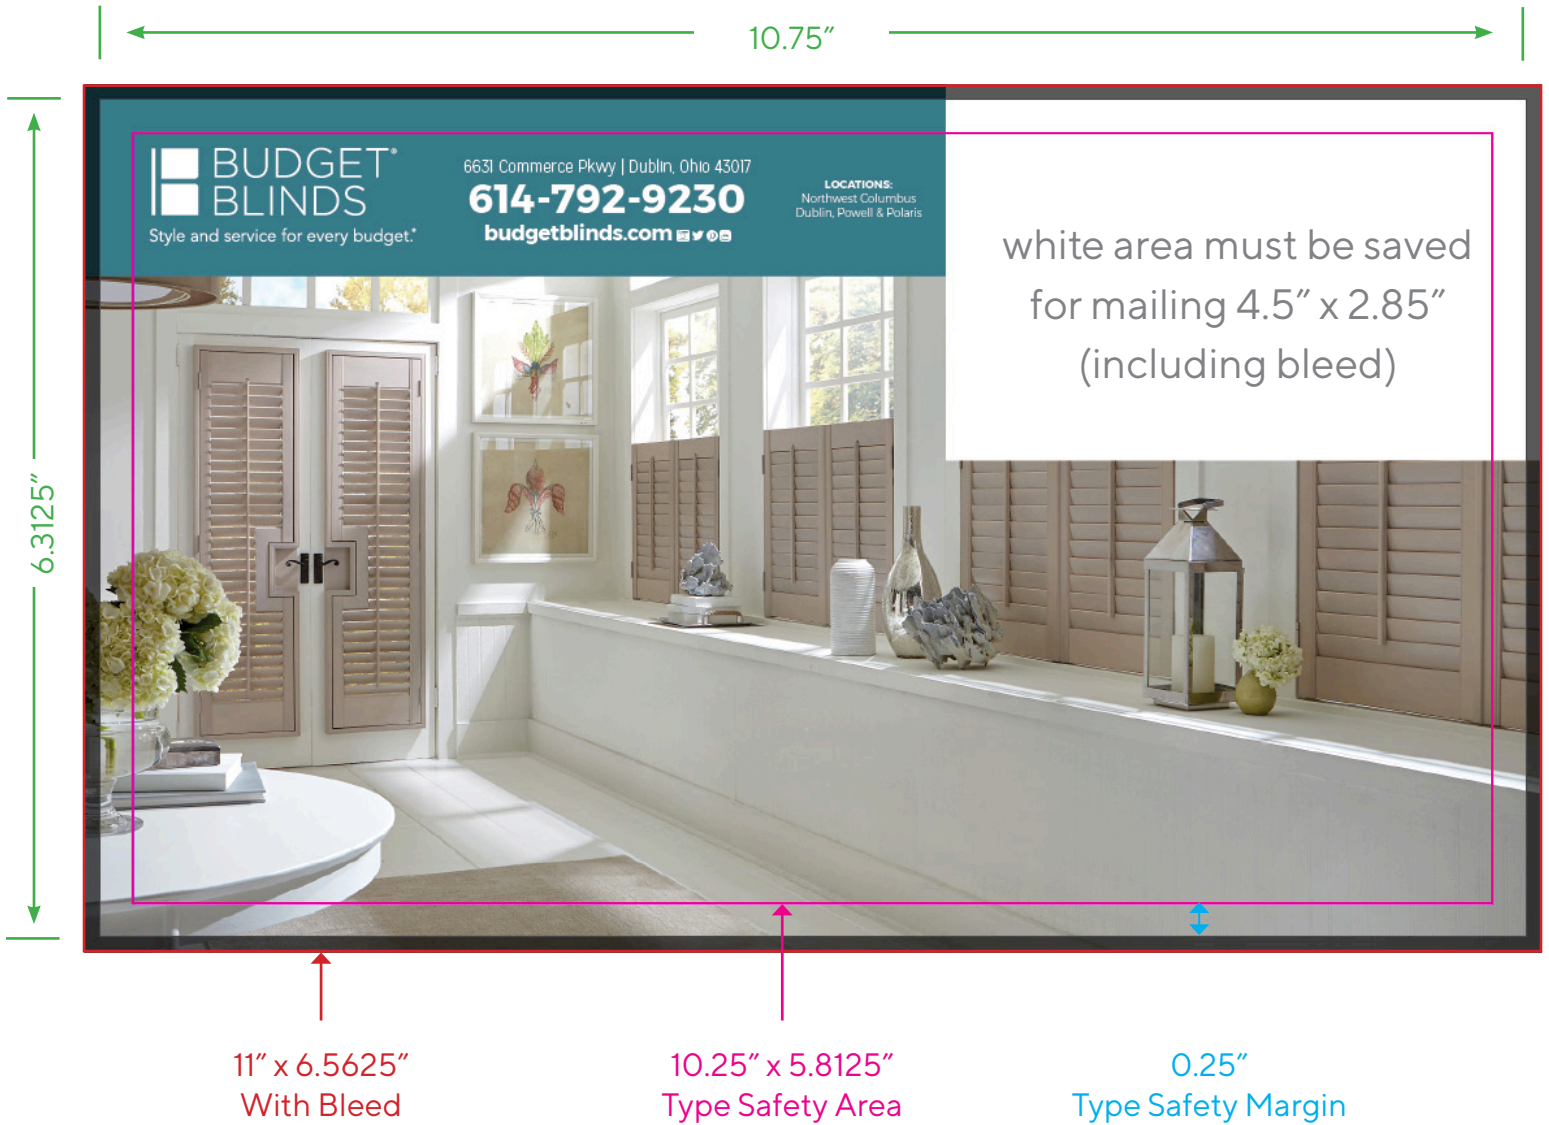

Note: Sample ad below is not to size.

AD SPECS:

- Width: 10.75 inches
- Height: 6.3125 inches
- Mailing Area: 4.5 inches x 2.85 inches
- Margin / Safe Area: 0.25 inches
- Bleed: 0.125 inches
- Crop/bleed marks not necessary

PAGE 2

AD SPECS:

- Width: 10.75 inches
- Height: 6.3125 inches
- Margin / Safe Area: 0.25 inches
- Bleed: 0.125 inches
- Crop/bleed marks not necessary

Please do not have text that crosses-over from one side of the spread to the other.