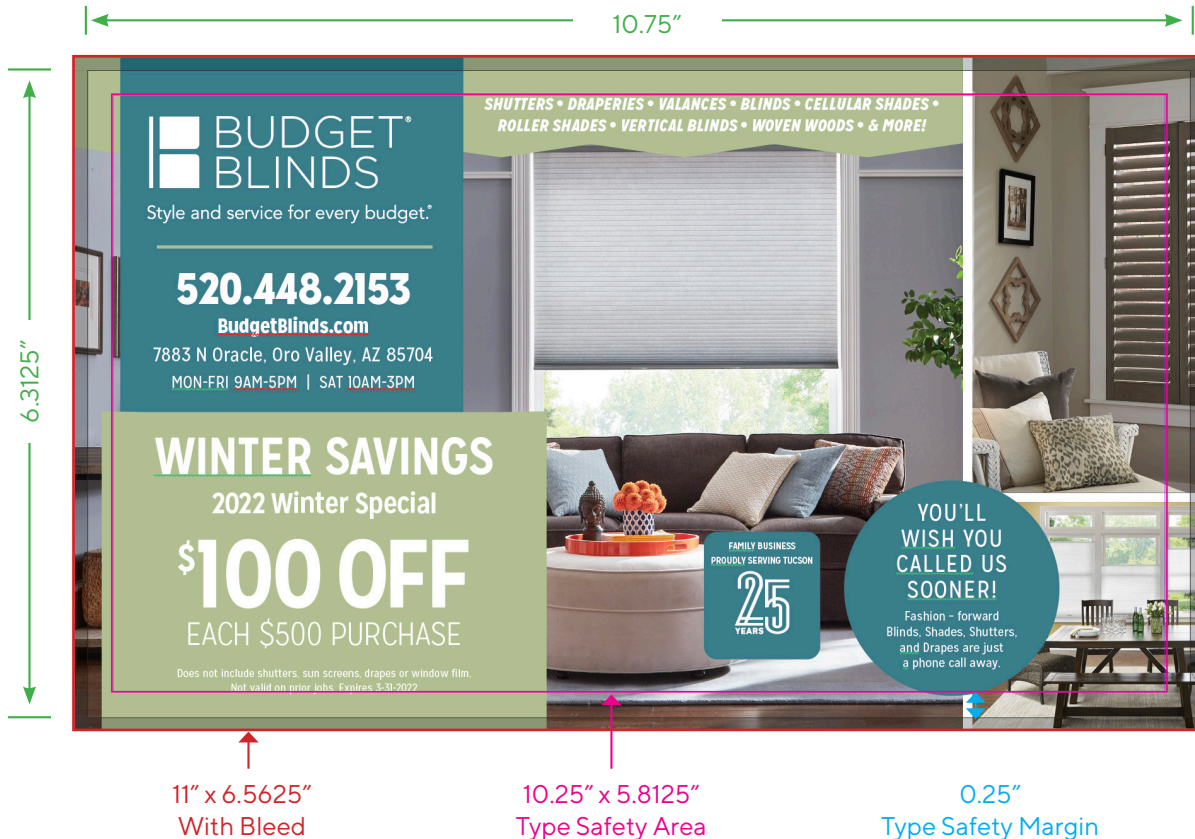

Note: Sample ad below is not to size.

AD SPECS:

- Width: 10.75 inches
- Height: 6.3125 inches
- Mailing Area: 4.5 inches x 2.85 inches
- Margin / Safe Area: 0.25 inches
- Bleed: 0.125 inches
- Crop/bleed marks not necessary

PAGE 2

AD SPECS:

- Width: 10.75 inches
- Height: 6.3125 inches
- Margin / Safe Area: 0.25 inches
- Bleed: 0.125 inches
- Crop/bleed marks not necessary

Please do not have text that crosses-over from one side of the spread to the other.